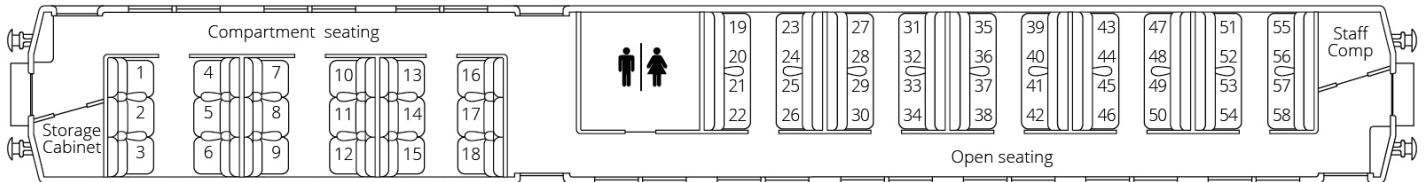

Country End

Sydney End

When purchasing ticket on carriages A1 through to A4 you can only add up to 6 tickets to your basket at once. If you want to purchase more than 6 tickets, add 6 to your basket and then return to add further tickets.

CARRIAGE A1 – GMS 1

CARRIAGE A2 – EBS 2076

CARRIAGE A3 – MCA 2

When purchasing ticket on carriage A5 you can only add up to 8 tickets to your basket at once. If you want to purchase more than 8 tickets, add 8 to your basket and then return to add further tickets.