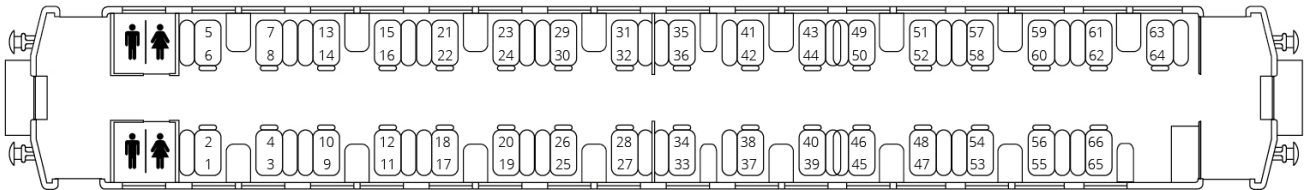

Country End

Sydney End

When purchasing ticket on carriages B1 through to B3, you can only add up to 4 tickets to your basket at once. If you want to purchase more than 4 tickets, add 4 to your basket and then return to add further tickets.

CARRIAGE B1 – EFS 2093

CARRIAGE B2 – MFS 2137

CARRIAGE B3 – RFN 2187

When purchasing ticket on carriages B4 through to B5, you can only add up to 8 tickets to your basket at once. If you want to purchase more than 8 tickets, add 8 to your basket and then return to add further tickets.